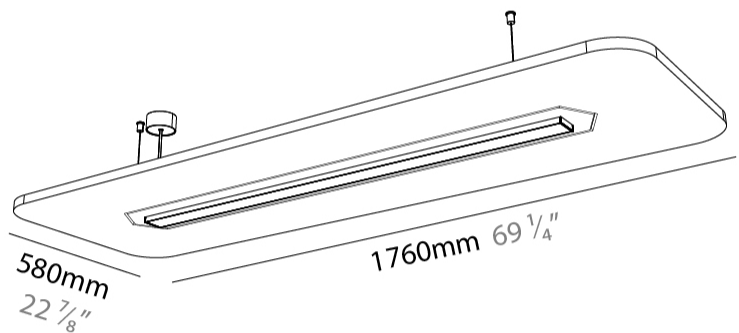

Holder Finish: [SSR / BKV / CWI / CRY / HAB / LAG / UFT / ITA / RUA / RUR / MIC / FTG / MYG / TWT / LOD / PUS / FRO / FUP / KIA / POP / BLS / SPG / MEY / GOH / GUM / CHC / COM / ABZ / JAG](#)

Accent Finish: [OPL / MPM / CMP / BKR / WHR / GCL / WWR / WWL / WDA](#)

Acoustic Finish: [SFW / CYW / SEE / SYN / MTS / PMB / TTN / CYB / STO / DPE / BES / SHB / ARE / ANE / VRD / CRF](#)

Fixture Material: [Acoustic / Aluminum / PMMA](#)

Primary Material: [Acoustic](#)

Cable Details: [2000mm/78 3/4" or 6000mm/236 1/4" Cable, - Transparent](#)

ELECTRICAL

Lamp Type: LED
Input Wattage (W): 47.3
Total Output Wattage (W): 42.7
Dimming: [Non-dimming / DALI Dimming / MATTER Dimming](#)
Driver Included: No
Driver Location: Remote
Driver Class: Class 2
Input Voltage (V): 120 - 277
Upon Request: [0 - 10V Dimming / Phase Dimming](#)

LED

Color Temperature (°K): [2700 / 3000 / 3500 / 4000](#)
Max. Delivered Lumen (lm): Max 6567
Nominal Lumen (lm): Max 7840
CRI: >90 CRI
Lamp Life (hrs): 50000

OPTICAL

RATINGS AND CERTIFICATIONS

Certified By: Certified for North American Standards

© 2026, T 1800-388-3382, F 416-247-9319, www.zaneen.com

Available for International specifications by adding 'INT' at the end of the existing Model #. For assistance on 'custom' specifications, contact zteam@zaneen.com. In a constant effort to supply the best product, we reserve the right to change specifications or materials without notice. The most recent specification sheets are found at zaneen.com